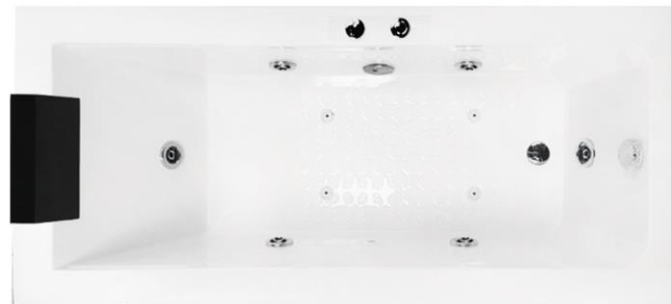

Rhyton

Jacuzzi Bathtub Faucets

Jacuzzi motor:

A completely isolated core with pump fan

Reinforced bathtub and jacuzzi:

Floor with five fiberglass layers

Sheet material:

Acrylic
■ ACRYLIC
■ ABS
■ ACRYLIC

Antimicrobial
Shining
antifungal

Body material:

Steel

THE JACUZZI & BATHTUB

Catalogue
2020

 Front view

Model:
VENUS
Code: LRJ25

ونوس

Scaling:

Width 160 cm
length 70 cm
Height 62 cm

Left & Rhight

 The Inside view